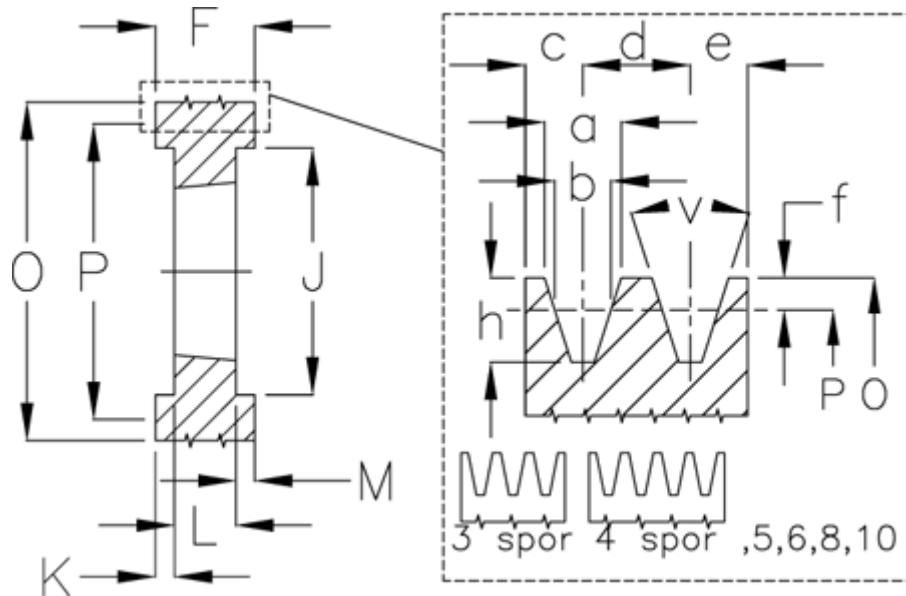

Article number: 604111022410

Description: V-belt pulley SPB 224/10 TL3535

Measures

| | | | | | |
|------------------|--------|----------------|--------|------|--------------|
| a | = 16.3 | For bush | = 3535 | O | = 231.0 |
| b | = 14.0 | h | = 17.5 | P | = 224 |
| Bush ζ max | = 90 | J | = 181 | Type | = SPB |
| c | = 12.5 | K | = 53,5 | v | = 38 degrees |
| d | = 19.0 | L | = 89 | | |
| e | = 12.5 | m | = 53.5 | | |
| f | = 3.5 | N | = - | | |
| F | = 196 | Number of ribs | = 10 | | |